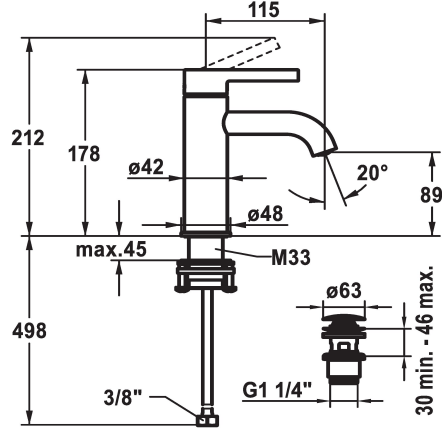

KWC BEVO Lever mixer - Basin

Modell-Linie: BEVO | 12.421.641.176FL
Taps | Manual taps

KWC-No.

125016
matt black, A 115, flexible connection hoses, with Push Open

125017
matt black, A 115, flexible connection hoses, without pop-up valve

125043
brushed steel, A 115, flexible connection hoses, with Push Open

125044
brushed steel, A 115, flexible connection hoses, without pop-up valve

- * Lever mixer
- * EcoProtect - water-saving device
- * Fixed spout
- Neoperl® Caché® CS, Coin Slot
- * KWC cartridge M 35 OP
- with ceramic discs
- flow rate and temperature continuously variable

brushed steel

brushed steel

- temperature limitation
- * Flexible connection hoses 3/8"
- * QuickInstallation - Fastening via threaded connection with locking screws
- * Mounting hole size ø35 mm
- * Scope of delivery:
- KWC pop-up valve Push Open 2 in 1 Z.538.321.176

Technical Data

Flow rate
Pop-up_valve
Connection
Spout
Handling
Color code
Installation_type
Faucet_typ
Dimension Height
G_Acoustic group
Projection_A
Energy Label
Dimension Water outlet
material

5 l/min (3 bar)
with Push open
Flexible connection hoses
fixed
top lever
matt black
Pillar installation
Lever mixer
178
I
A 115
A
89
Brass