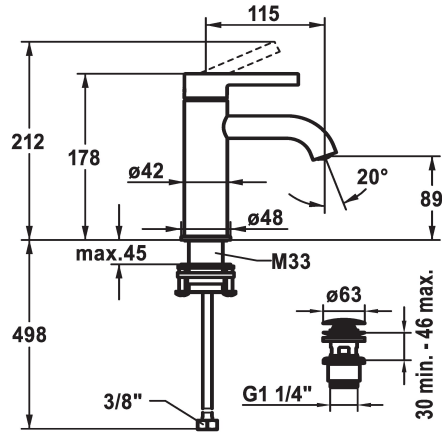

KWC BEVO Lever mixer - Basin

Modell-Linie: BEVO | 12.421.641.176FL
Umyvadlové armatury | Hydraulické armatury

KWC-No.

125016
matt black, A 115, flexible connection hoses, with Push Open

125017
matt black, A 115, flexible connection hoses, without pop-up valve

125043
brushed steel, A 115, flexible connection hoses, with Push Open

125044
brushed steel, A 115, flexible connection hoses, without pop-up valve

- * Lever mixer
- * EcoProtect - water-saving device
- * Fixed spout
- Neoperl® Caché® CS, Coin Slot
- * KWC cartridge M 35 OP
- with ceramic discs
- flow rate and temperature continuously variable

brushed steel

brushed steel

- temperature limitation
- * Flexible connection hoses 3/8"
- * QuickInstallation - Fastening via threaded connection with locking screws
- * Mounting hole size ø35 mm
- * Scope of delivery:
- KWC pop-up valve Push Open 2 in 1 Z.538.321.176

Faucet_typ

Measure_Height

G_Acoustic_group

Projection_A

EnergyLabelCH

ATT-KWC-MASS-WASSERAUSTRITT

Material

5 l/min (3 bar)