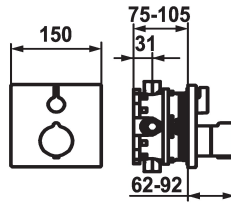

KWC

Trim kit - Thermostatic mixer - Tub

Modell-Linie: **SHOWERCULTURE | 20.004.811.177**
Valves | Termostaattiset sekoitusventtiilit

KWC-No.

124009
chromeline, Trim kit

124010
chromeline, Trim kit, with vacuum breaker

125546
matt black, Trim kit

125547
matt black, Trim kit, with vacuum breaker

124968
brushed steel, Trim kit

124969
brushed steel, Trim kit, with vacuum breaker

Värikoodi

chromeline

chromeline

matt black

matt black

brushed steel

brushed steel

ATT-KWC-UNTERPUTZ

FM-Set

FM-Set mit SI

FM-Set

FM-Set mit SI

FM-Set

FM-Set mit SI

* Trim kit with thermostatic function unit design

* Outflow top and below

* SkinProtect - Safety stop prevents scalding

* Turning handle to control flow and for diverter

* Intrinsicly safe against backflow

* Scope of delivery:

- Function unit, temperature lever, sleeve, cover plate, holder for

escutcheon handle to control flow and for diverter

- Fastening of the cover plate without screws

* To be ordered separately:

- Unit for concealed installation KWC BLUEBOX®

½", without shut-off valve, 39.999.900.931

¾" (½"), with shut-off valve, 39.999.910.931

Tekniset tiedot

ATT-KWC-A_ABGANG_UP

Halkaisija

Handling

Värikoodi

Installation_type

Faucet_typ

G_Acoustic group

ATT-KWC-UNTERPUTZ

EnergyLabelCH

Materiaali

IviCode

19 l/min (3 bar)

150x150

frontbedient

brushed steel

Seinäasennus

Thermostat

I

FM-Set mit SI

C

Messinki

0

Valinnaiset lisävarusteet