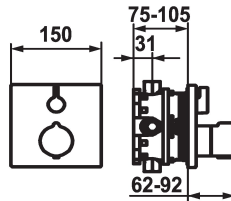

KWC

Trim kit - Thermostatic mixer - Tub

Modell-Linie: **SHOWERCULTURE** | 20.004.811.177
Valves | Thermostatic mixing valve

KWC-No.

124009
chromeline, Trim kit

124010
chromeline, Trim kit, with vacuum breaker

Diameter

150 x 150

Handling

front lever

Color code

brushed steel

Installation type

Wall mounted