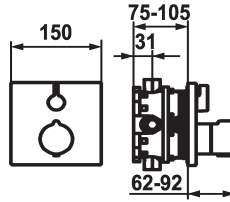

KWC

Trim kit - Thermostatic mixer - Tub

Modell-Linie: **SHOWERCULTURE** | 20.004.811.177
Valves | Thermostatic mixing valve

KWC-No.

124009
chromeline, Trim kit

124010
chromeline, Trim kit, with vacuum breaker

1/2", without shut-off valve, 39.999.900.931

3/4" (1/2"), with shut-off valve, 39.999.910.931

Technical Data

Flow rate

19 l/min (3 bar)

Diameter

150 x 150

Handling