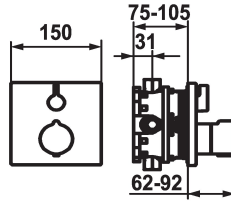

KWC

Trim kit - Thermostatic mixer - Tub

Modell-Linie: **SHOWERCULTURE | 20.004.811.177**
Valves | Thermostatic mixing valve

KWC-No.

124009
chromeline, Trim kit

124010
chromeline, Trim kit, with vacuum breaker

Technical Data

Flow rate
Diameter
Handling
Color code
Installation_type
Faucet_typ
G_Acoustic group
Concealed_unit
Energy Label
material

19 l/min (3 bar)
150 x 150
front lever
brushed steel
Wall mounted
Thermostatic
I
Trim kit, with vacuum breaker
C
Brass