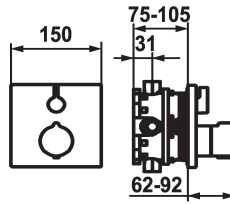

KWC

Trim kit - Thermostatic mixer - Tub

Modell-Linie: **SHOWERCULTURE** | 20.004.801.177

Valves | Thermostatic mixing valve

KWC-No.

124009
chromeline, Trim kit

124010
chromeline, Trim kit, with vacuum breaker

Diameter

150 x 150

Handling

front lever

Color code

brushed steel

Installation type

Wall mounted