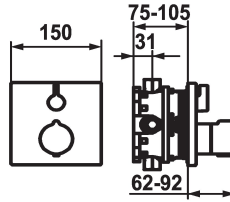

KWC

Trim kit - Thermostatic mixer - Tub

Modell-Linie: **SHOWERCULTURE** | 20.004.801.177

Valves | Thermostatic mixing valve

KWC-No.

124009
chromeline, Trim kit

124010
chromeline, Trim kit, with vacuum breaker

125546
matt black, Trim kit

125547
matt black, Trim kit, with vacuum breaker

124968
brushed steel, Trim kit

124969
brushed steel, Trim kit, with vacuum breaker

Color code

chrome

chrome

matt black

matt black

brushed steel

brushed steel

Concealed_unit

Trim kit

Trim kit, with vacuum breaker

Trim kit

Trim kit, with vacuum breaker

Trim kit

Trim kit, with vacuum breaker

* Trim kit with thermostatic function unit design

* Outflow top and below

* SkinProtect - Safety stop prevents scalding

* Turning handle to control flow and for diverter

* Inherently safe against backflow

* Scope of delivery:

- Function unit, temperature lever, sleeve, cover plate, holder for

escutcheon handle to control flow and for diverter

- Fastening of the cover plate without screws

* To be ordered separately:

- Unit for concealed installation KWC BLUEBOX®

½", without shut-off valve, 39.999.900.931

¾" (½"), with shut-off valve, 39.999.910.931

Technical Data

Flow rate

19 l/min (3 bar)

Diameter

150 x 150

Handling

front lever

Color code

brushed steel

Installation_type

Wall mounted

Faucet_typ

Thermostatic

G_Acoustic group

I

Concealed_unit

Trim kit

Energy Label

C

material

Brass

Optional Accessories