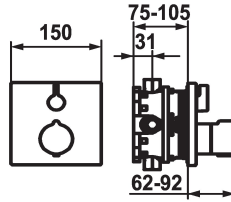

KWC

Trim kit - Thermostatic mixer - Shower

Modell-Linie: SHOWERCULTURE | 21.004.801.177

Zawory | Termostatyczne zawory mieszające

KWC-No.

124008
chromeline, Trim kit

125545
matt black, Trim kit

124967
brushed steel, Trim kit

ATT-KWC-FARBCODE

chromeline

matt black

brushed steel

* Trim kit with thermostatic function unit design

* Outflow top or below

* SkinProtect - Safety stop prevents scalding

* Turning handle to control flow

* To be ordered separately:

- Unit for concealed installation KWC BLUEBOX®

½", without shut-off valve, 39.999.900.931

¾" (½"), with shut-off valve, 39.999.910.931

Dane techniczne

ATT-KWC-A_ABGANG_UP

średnicy