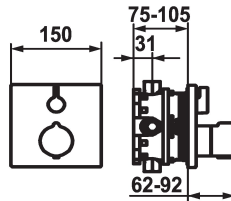

KWC

Trim kit - Thermostatic mixer - Shower

Modell-Linie: SHOWERCULTURE | 21.004.801.177

Valves | Thermostatic mixing valve

KWC-No.

124008
chromeline, Trim kit

125545
matt black, Trim kit

124967
brushed steel, Trim kit

Color code

chromeline

matt black

brushed steel

* Trim kit with thermostatic function unit design

* Outflow top or below

* SkinProtect - Safety stop prevents scalding

* Turning handle to control flow

- Unit for concealed installation KWC BLUEBOX®

½", without shut-off valve, 39.999.900.931

¾" (½"), with shut-off valve, 39.999.910.931

Technical Data

Flow rate

19 l/min (3 bar)

Diameter

150 x 150