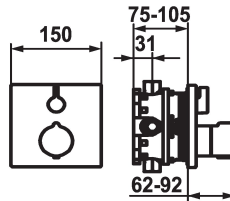

### KWC-No.

**124008**  
chromeline, Trim kit

**125545**  
matt black, Trim kit

**124967**  
brushed steel, Trim kit

- escutcheon handle to control flow
- Fastening of the cover plate without screws
- \* To be ordered separately:
  - Unit for concealed installation KWC BLUEBOX®
  - ½", without shut-off valve, 39.999.900.931
  - ¾" (½"), with shut-off valve, 39.999.910.931

|                  |
|------------------|
| 19 l/min (3 bar) |
| 150 x 150        |
| front lever      |
| brushed steel    |
| Wall mounted     |
| Thermostatic     |
| I                |
| Trim kit         |
| C                |
| Brass            |