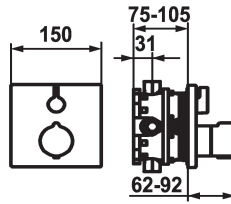

KWC

Trim kit - Thermostatic mixer - Shower

Modell-Linie: **SHOWERCULTURE** | 21.004.801.177

Ventily | Termostatické směšovací ventily

KWC-No.

124008
chromeline, Trim kit

125545
matt black, Trim kit

124967
brushed steel, Trim kit

ATT-KWC-FARBCODE

chromeline

matt black

brushed steel

* Trim kit with thermostatic function unit design

* Outflow top or below

* SkinProtect - Safety stop prevents scalding

* Turning handle to control flow

ATT-KWC-DURCHMESSER

150x150

Handling

frontbedient

ATT-KWC-FARBCODE

brushed steel

Installation_type

montáž na stěnu