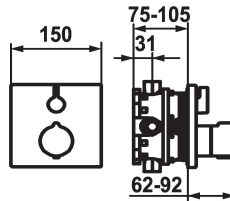

### KWC-No.

**124008**  
chromeline, Trim kit

**125545**  
matt black, Trim kit

**124967**  
brushed steel, Trim kit

|                  |
|------------------|
| 19 l/min (3 bar) |
| 150 x 150        |
| front lever      |
| brushed steel    |
| Wall mounted     |
| Thermostatic     |
| I                |
| Trim kit         |
| C                |
| Brass            |