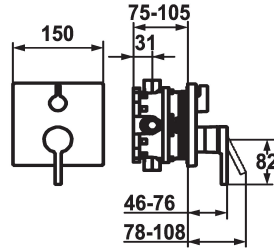

KWC AVA E Trim kit - Lever mixer - Tub

Modell-Linie: AVA E | 20.454.510.177
Duschar | Badkarsarmaturer

KWC-No.

124965
brushed steel, Trim kit

124966
brushed steel, Trim kit, with vacuum breaker

- * Trim kit with function unit
- * Outflow top and below
- * Turning handle for diverter
- * KWC cartridge M 35
- with ceramic discs
- flow rate and temperature continuously variable
- * Scope of delivery:

ATT-KWC-UNTERPUTZ

FM-Set

FM-Set mit SI

- Function unit, lever, cap, sleeve, cover plate, holder for escutcheon, diverter
- Fastening of the cover plate without screws
- * To be ordered separately:
- Unit for concealed installation KWC BLUEBOX®
- ½", without shut-off valve, 39.999.900.931
- ¾" (½"), with shut-off valve, 39.999.910.931

Technical Data

ATT-KWC-A_ABGANG_UP

Diameter

Handling

ATT-KWC-FARBCODE

Installation_type

Faucet_typ

G_Acoustic group

ATT-KWC-UNTERPUTZ

EnergyLabelCH

Material

19 l/min (3 bar)

150x150

frontbedient

brushed steel

Väggmontering