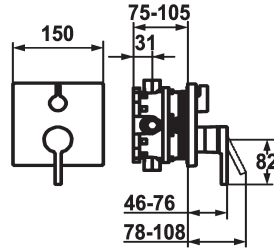

## KWC AVA E Trim kit - Lever mixer - Tub

Modell-Linie: AVA E | 20.454.510.177  
Armatura natryskowa | Baterie wannowe

### KWC-No.

**124965**  
brushed steel, Trim kit

**124966**  
brushed steel, Trim kit, with vacuum breaker

- \* Trim kit with function unit
- \* Outflow top and below
- \* Turning handle for diverter
- \* KWC cartridge M 35
- with ceramic discs
- flow rate and temperature continuously variable
- \* Scope of delivery:

### ATT-KWC-UNTERPUTZ

FM-Set

FM-Set mit SI

- Function unit, lever, cap, sleeve, cover plate, holder for escutcheon, diverter
- Fastening of the cover plate without screws
- \* To be ordered separately:
- Unit for concealed installation KWC BLUEBOX®
- ½", without shut-off valve, 39.999.900.931
- ¾" (½"), with shut-off valve, 39.999.910.931

ATT-KWC-UNTERPUTZ

EnergyLabelCH

Material

19 l/min (3 bar)

150x150

frontbedient

brushed steel

Montaż naścienny