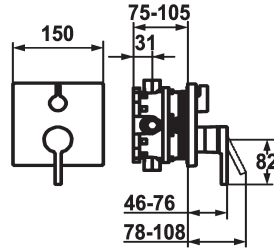

## KWC AVA E Trim kit - Lever mixer - Tub

Modell-Linie: AVA E | 20.454.510.177  
Suihkut ja suihkupaneelit | Allashanat

### KWC-No.

**124965**  
brushed steel, Trim kit

**124966**  
brushed steel, Trim kit, with vacuum breaker

- \* Trim kit with function unit
- \* Outflow top and below
- \* Turning handle for diverter
- \* KWC cartridge M 35
- with ceramic discs
- flow rate and temperature continuously variable
- \* Scope of delivery:

### ATT-KWC-UNTERPUTZ

FM-Set

FM-Set mit SI

- Function unit, lever, cap, sleeve, cover plate, holder for escutcheon, diverter
- Fastening of the cover plate without screws
- \* To be ordered separately:
- Unit for concealed installation KWC BLUEBOX®
- ½", without shut-off valve, 39.999.900.931
- ¾" (½"), with shut-off valve, 39.999.910.931

ATT-KWC-UNTERPUTZ

EnergyLabelCH

Materiaali

IviCode

19 l/min (3 bar)

150x150

frontbedient

brushed steel