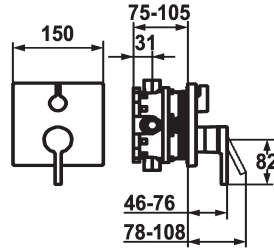

KWC AVA E Trim kit - Lever mixer - Tub

Modell-Linie: AVA E | 20.454.510.177
Showers | Exposed bath mixer

KWC-No.

124965
brushed steel, Trim kit

124966
brushed steel, Trim kit, with vacuum breaker

- * Trim kit with function unit
- * Outflow top and below
- * Turning handle for diverter
- * KWC cartridge M 35
- with ceramic discs
- flow rate and temperature continuously variable
- * Scope of delivery:

Concealed unit

Trim kit

Trim kit, with vacuum breaker

- Function unit, lever, cap, sleeve, cover plate, holder for escutcheon, diverter
- Fastening of the cover plate without screws
- * To be ordered separately:
- Unit for concealed installation KWC BLUEBOX®
- ½", without shut-off valve, 39.999.900.931
- ¾" (½"), with shut-off valve, 39.999.910.931

Technical Data

Flow rate
Diameter
Handling
Color code
Installation type
Faucet_typ
Acoustic group
Concealed unit
Energy label
material

19 l/min (3 bar)
150 x 150
front lever
brushed steel
Wall mounted
Lever mixer
I
Trim kit, with vacuum breaker
C
stainless steel

Optional Accessories

KWC AVA E

Trim kit - Lever mixer - Tub

Modell-Linie: AVA E | 20.454.510.177

Showers | Exposed bath mixer

BLUEBOX Alignment set

537593
Z.537.593

BLUEBOX Extension set 15 mm