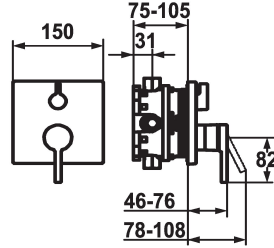

KWC AVA E Trim kit - Lever mixer - Tub

Modell-Linie: AVA E | 20.454.510.177
Showers | Exposed bath mixer

KWC-No.

124965
brushed steel, Trim kit

124966
brushed steel, Trim kit, with vacuum breaker

- * Trim kit with function unit
- * Outflow top and below
- * Turning handle for diverter
- * KWC cartridge M 35
- with ceramic discs
- flow rate and temperature continuously variable
- * Scope of delivery:

Concealed unit

Trim kit

Trim kit, with vacuum breaker

- Function unit, lever, cap, sleeve, cover plate, holder for escutcheon, diverter
- Fastening of the cover plate without screws
- * To be ordered separately:
- Unit for concealed installation KWC BLUEBOX®
- ½", without shut-off valve, 39.999.900.931
- ¾" (½"), with shut-off valve, 39.999.910.931

Technical Data

Flow rate
Diameter
Handling
Color code
Installation type
Faucet_typ
Acoustic group
Concealed unit
Energy label
material

19 l/min (3 bar)
150 x 150
front lever
brushed steel
Wall mounted
Lever mixer
I
Trim kit, with vacuum breaker
C
stainless steel

Optional Accessories

KWC AVA E

Trim kit - Lever mixer - Tub

Modell-Linie: AVA E | 20.454.510.177

Showers | Exposed bath mixer

BLUEBOX Alignment set

537593
Z.537.593

BLUEBOX Extension set 15 mm