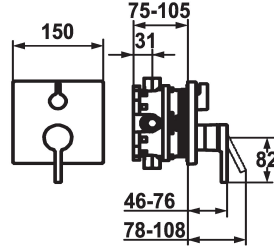

## KWC AVA E Trim kit - Lever mixer - Tub

Modell-Linie: AVA E | 20.454.510.177  
Showers | Exposed bath mixer

### KWC-No.

**124965**  
brushed steel, Trim kit

**124966**  
brushed steel, Trim kit, with vacuum breaker

- \* Trim kit with function unit
- \* Outflow top and below
- \* Turning handle for diverter
- \* KWC cartridge M 35
- with ceramic discs
- flow rate and temperature continuously variable
- \* Scope of delivery:

### Concealed\_unit

Trim kit

Trim kit, with vacuum breaker

- Function unit, lever, cap, sleeve, cover plate, holder for escutcheon, diverter
- Fastening of the cover plate without screws
- \* To be ordered separately:
- Unit for concealed installation KWC BLUEBOX®
- ½", without shut-off valve, 39.999.900.931
- ¾" (½"), with shut-off valve, 39.999.910.931

### Technical Data

Flow rate
Diameter
Handling
Color code
Installation_type
Faucet_typ
G_Acoustic group
Concealed_unit
Energy Label
material

19 l/min (3 bar)
150 x 150
front lever
brushed steel
Wall mounted
Lever mixer
I
Trim kit, with vacuum breaker
C
stainless steel