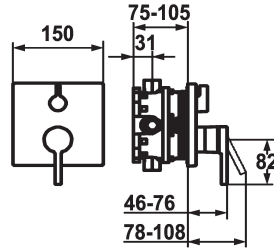

## KWC AVA E Trim kit - Lever mixer - Tub

Modell-Linie: AVA E | 20.454.500.177  
Duschar | Badkarsarmaturer

### KWC-No.

**124965**  
brushed steel, Trim kit

**124966**  
brushed steel, Trim kit, with vacuum breaker

- \* Trim kit with function unit
- \* Outflow top and below
- \* Turning handle for diverter
- \* KWC cartridge M 35
- with ceramic discs
- flow rate and temperature continuously variable
- \* Scope of delivery:

ATT-KWC-UNTERPUTZ

EnergyLabelCH

Material

19 l/min (3 bar)

150x150

frontbedient

brushed steel

Väggmontering