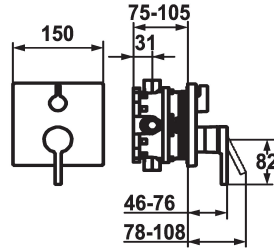

KWC AVA E Trim kit - Lever mixer - Tub

Modell-Linie: AVA E | 20.454.500.177
Armatura natryskowa | Baterie wannowe

KWC-No.

124965
brushed steel, Trim kit

124966
brushed steel, Trim kit, with vacuum breaker

- * Trim kit with function unit
- * Outflow top and below
- * Turning handle for diverter
- * KWC cartridge M 35
- with ceramic discs
- flow rate and temperature continuously variable
- * Scope of delivery:

ATT-KWC-UNTERPUTZ

FM-Set

FM-Set mit SI

- Function unit, lever, cap, sleeve, cover plate, holder for escutcheon, diverter
- Fastening of the cover plate without screws
- * To be ordered separately:
- Unit for concealed installation KWC BLUEBOX®
- ½", without shut-off valve, 39.999.900.931
- ¾" (½"), with shut-off valve, 39.999.910.931

ATT-KWC-UNTERPUTZ

EnergyLabelCH

Material

19 l/min (3 bar)

150x150

frontbedient

brushed steel

Montaż naścienny