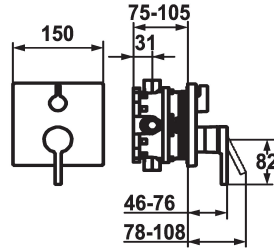

## KWC AVA E Trim kit - Lever mixer - Tub

Modell-Linie: AVA E | 20.454.500.177  
Suihkut ja suihkupaneelit | Allashanat

### KWC-No.

**124965**  
brushed steel, Trim kit

**124966**  
brushed steel, Trim kit, with vacuum breaker

- \* Trim kit with function unit
- \* Outflow top and below
- \* Turning handle for diverter
- \* KWC cartridge M 35
- with ceramic discs
- flow rate and temperature continuously variable
- \* Scope of delivery:

### ATT-KWC-UNTERPUTZ

FM-Set

FM-Set mit SI

- Function unit, lever, cap, sleeve, cover plate, holder for escutcheon, diverter
- Fastening of the cover plate without screws
- \* To be ordered separately:
- Unit for concealed installation KWC BLUEBOX®
- ½", without shut-off valve, 39.999.900.931
- ¾" (½"), with shut-off valve, 39.999.910.931

ATT-KWC-UNTERPUTZ

EnergyLabelCH

Materiaali

IviCode

19 l/min (3 bar)

150x150

frontbedient

brushed steel