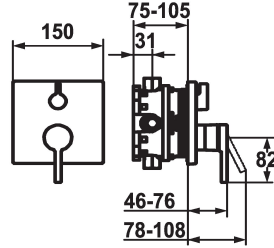

KWC AVA E Trim kit - Lever mixer - Tub

Modell-Linie: AVA E | 20.454.500.177
Showers | Exposed bath mixer

KWC-No.

124965
brushed steel, Trim kit

124966
brushed steel, Trim kit, with vacuum breaker

- * Trim kit with function unit
- * Outflow top and below
- * Turning handle for diverter
- * KWC cartridge M 35
- with ceramic discs
- flow rate and temperature continuously variable
- * Scope of delivery:

Concealed unit

Trim kit

Trim kit, with vacuum breaker

- Function unit, lever, cap, sleeve, cover plate, holder for escutcheon, diverter
- Fastening of the cover plate without screws
- * To be ordered separately:
- Unit for concealed installation KWC BLUEBOX®
- ½", without shut-off valve, 39.999.900.931
- ¾" (½"), with shut-off valve, 39.999.910.931

Technical Data

Flow rate
Diameter
Handling
Color code
Installation type
Faucet_typ
Acoustic group
Concealed unit
Energy label
material

19 l/min (3 bar)
150 x 150
front lever
brushed steel
Wall mounted
Lever mixer
I
Trim kit
C
stainless steel

Optional Accessories

KWC AVA E

Trim kit - Lever mixer - Tub

Modell-Linie: AVA E | 20.454.500.177

Showers | Exposed bath mixer

BLUEBOX Alignment set

537593
Z.537.593

BLUEBOX Extension set 15 mm