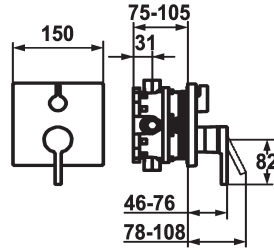

KWC AVA E Trim kit - Lever mixer - Tub

Modell-Linie: AVA E | 20.454.500.177
Showers | Exposed bath mixer

KWC-No.

124965
brushed steel, Trim kit

124966
brushed steel, Trim kit, with vacuum breaker

- * Trim kit with function unit
- * Outflow top and below
- * Turning handle for diverter
- * KWC cartridge M 35
- with ceramic discs
- flow rate and temperature continuously variable
- * Scope of delivery:

Concealed unit

Trim kit

Trim kit, with vacuum breaker

- Function unit, lever, cap, sleeve, cover plate, holder for escutcheon, diverter
- Fastening of the cover plate without screws
- * To be ordered separately:
- Unit for concealed installation KWC BLUEBOX®
- ½", without shut-off valve, 39.999.900.931
- ¾" (½"), with shut-off valve, 39.999.910.931

Technical Data

Flow rate
Diameter
Handling
Color code
Installation type
Faucet_typ
Acoustic group
Concealed unit
Energy label
material

19 l/min (3 bar)
150 x 150
front lever
brushed steel
Wall mounted
Lever mixer
I
Trim kit
C
stainless steel

Optional Accessories

KWC AVA E

Trim kit - Lever mixer - Tub

Modell-Linie: AVA E | 20.454.500.177

Showers | Exposed bath mixer

BLUEBOX Alignment set

537593
Z.537.593

BLUEBOX Extension set 15 mm