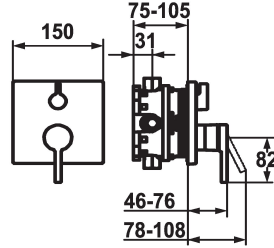

KWC AVA E Trim kit - Lever mixer - Tub

Modell-Linie: AVA E | 20.454.500.177
Showers | Exposed bath mixer

KWC-No.

124965
brushed steel, Trim kit

124966
brushed steel, Trim kit, with vacuum breaker

- * Trim kit with function unit
- * Outflow top and below
- * Turning handle for diverter
- * KWC cartridge M 35
- with ceramic discs
- flow rate and temperature continuously variable
- * Scope of delivery:

Concealed_unit

Trim kit

Trim kit, with vacuum breaker

- Function unit, lever, cap, sleeve, cover plate, holder for escutcheon, diverter
- Fastening of the cover plate without screws
- * To be ordered separately:
- Unit for concealed installation KWC BLUEBOX®
- ½", without shut-off valve, 39.999.900.931
- ¾" (½"), with shut-off valve, 39.999.910.931

Technical Data

Flow rate
Diameter
Handling
Color code
Installation_type
Faucet_typ
G_Acoustic group
Concealed_unit
Energy Label
material

19 l/min (3 bar)
150 x 150
front lever
brushed steel
Wall mounted
Lever mixer
I
Trim kit
C
stainless steel

Optional Accessories

KWC AVA E

Trim kit - Lever mixer - Tub

Modell-Linie: AVA E | 20.454.500.177

Showers | Exposed bath mixer

BLUEBOX Alignment set

537593
Z.537.593

BLUEBOX Extension set 15 mm