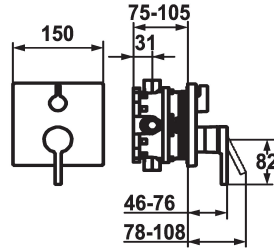

## KWC AVA E

Trim kit - Lever mixer - Tub

Modell-Linie: AVA E | 20.454.500.177  
Sprchové armatury | Vanové armatury

### KWC-No.

**124965**  
brushed steel, Trim kit

**124966**  
brushed steel, Trim kit, with vacuum breaker

- \* Trim kit with function unit
- \* Outflow top and below
- \* Turning handle for diverter
- \* KWC cartridge M 35
- with ceramic discs
- flow rate and temperature continuously variable
- \* Scope of delivery:

ATT-KWC-UNTERPUTZ

EnergyLabelCH

Materiál

19 l/min (3 bar)

150x150

frontbedient

brushed steel

montáž na stěnu