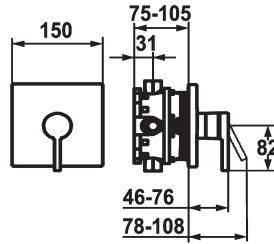

KWC AVA E Trim kit - Lever mixer - Shower

Modell-Linie: AVA E | 21.454.500.177
Kranar | Hydraulické armatury

KWC-No.

124964
brushed steel, Trim kit

- * Trim kit with function unit
- * Outflow top or below
- * KWC cartridge M 35
- with ceramic discs
- flow rate and temperature continuously variable
- * Scope of delivery:

- Function unit, lever, cap, sleeve, cover plate, holder for escutcheon
- Fastening of the cover plate without screws
- * To be ordered separately:
- Unit for concealed installation KWC BLUEBOX®
- ½", without shut-off valve, 39.999.900.931
- ¾" (½"), with shut-off valve, 39.999.910.931

Technical Data

ATT-KWC-A_ABGANG_UP	19 l/min (3 bar)
Diameter	150x150
Handling	frontbedient
ATT-KWC-FARBCODE	brushed steel
Installation_type	Vägghontering
Faucet_typ	Hebelmischer
G_Acoustic group	I
ATT-KWC-UNTERPUTZ	FM-Set
EnergyLabelCH	C
Material	ROSTFREIER_STAHL

Trim kit - Lever mixer - Shower

Modell-Linie: AVA E | 21.454.500.177
Kranar | Hydraulické armatury

Z.537.593

Z.537.595

Z.537.953

Reservdelar

Cartridge M 35 H

538327
Z.537.582
