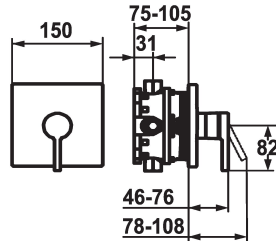

KWC AVA E Trim kit - Lever mixer - Shower

Modell-Linie: AVA E | 21.454.500.177
Hanat | Käsi käyttöiset hanat

KWC-No.

124964
brushed steel, Trim kit

- * Trim kit with function unit
- * Outflow top or below
- * KWC cartridge M 35
- with ceramic discs
- flow rate and temperature continuously variable
- * Scope of delivery:

- Function unit, lever, cap, sleeve, cover plate, holder for escutcheon
- Fastening of the cover plate without screws
- * To be ordered separately:
- Unit for concealed installation KWC BLUEBOX®
- ½", without shut-off valve, 39.999.900.931
- ¾" (½"), with shut-off valve, 39.999.910.931

Tekniset tiedot

ATT-KWC-A_ABGANG_UP	19 l/min (3 bar)
Halkaisija	150x150
Handling	frontbedient
ATT-KWC-FARBCODE	brushed steel
Installation_type	Seinäasennus
Faucet_typ	Hebelmischer
G_Acoustic group	I
ATT-KWC-UNTERPUTZ	FM-Set
EnergyLabelCH	C
Materiaali	ROSTFREIER_STAHL
IviCode	0

Valinnaiset lisävarusteet

KWC AVA E Trim kit - Lever mixer - Shower

Modell-Linie: AVA E | 21.454.500.177
Hanat | Käsi­käyt­toiset hanat

BLUEBOX Alignment set

537593
Z.537.593

BLUEBOX Extension set 15 mm

537595
Z.537.595