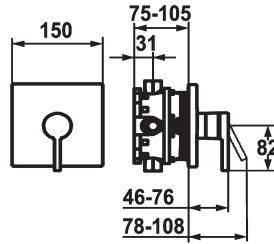

KWC AVA E Trim kit - Lever mixer - Shower

Modell-Linie: AVA E | 21.454.500.177
Taps | Manual taps

KWC-No.

124964
brushed steel, Trim kit

- * Trim kit with function unit
- * Outflow top or below
- * KWC cartridge M 35
- with ceramic discs
- flow rate and temperature continuously variable
- * Scope of delivery:

- Function unit, lever, cap, sleeve, cover plate, holder for escutcheon
- Fastening of the cover plate without screws
- * To be ordered separately:
- Unit for concealed installation KWC BLUEBOX®
- ½", without shut-off valve, 39.999.900.931
- ¾" (½"), with shut-off valve, 39.999.910.931

Technical Data

Flow rate
Diameter
Handling
Color code
Installation type
Faucet_typ
Acoustic group
Concealed unit
Energy label
material

19 l/min (3 bar)
150 x 150
front lever
brushed steel
Wall mounted
Lever mixer
I
Trim kit
C
stainless steel

Modell-Linie: AVA E | 21.454.500.177
Taps | Manual taps

Z.537.593

Z.537.595

Z.537.953

Spare Parts

Cartridge M 35 H

538327
Z.537.582
