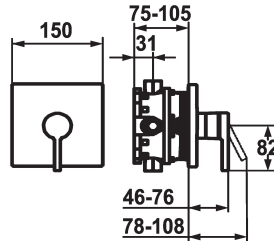

## KWC AVA E Trim kit - Lever mixer - Shower

Modell-Linie: AVA E | 21.454.500.177  
Umyvadlové armatury | Hydraulické armatury

### KWC-No.

**124964**  
brushed steel, Trim kit

- \* Trim kit with function unit
- \* Outflow top or below
- \* KWC cartridge M 35
- with ceramic discs
- flow rate and temperature continuously variable
- \* Scope of delivery:

- Function unit, lever, cap, sleeve, cover plate, holder for escutcheon
- Fastening of the cover plate without screws
- \* To be ordered separately:
- Unit for concealed installation KWC BLUEBOX®
- ½", without shut-off valve, 39.999.900.931
- ¾" (½"), with shut-off valve, 39.999.910.931

### Technické údaje

ATT-KWC-A_ABGANG_UP	19 l/min (3 bar)
ATT-KWC-DURCHMESSER	150x150
Handling	frontbedient
ATT-KWC-FARBCODE	brushed steel
Installation_type	montáž na stěnu
Faucet_typ	Hebelmischer
G_Acoustic group	I
ATT-KWC-UNTERPUTZ	FM-Set
EnergyLabelCH	C
Materiál	ROSTFREIER_STAHL