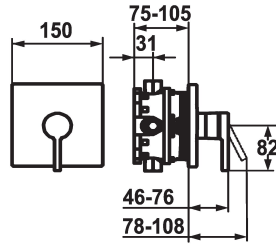

KWC AVA E Trim kit - Lever mixer - Shower

Modell-Linie: AVA E | 21.454.500.177
Taps | Manual taps

KWC-No.

124964

brushed steel, Trim kit

- * Trim kit with function unit
- * Outflow top or below
- * KWC cartridge M 35
- with ceramic discs
- flow rate and temperature continuously variable
- * Scope of delivery:

- Function unit, lever, cap, sleeve, cover plate, holder for escutcheon
- Fastening of the cover plate without screws
- * To be ordered separately:
- Unit for concealed installation KWC BLUEBOX®
- ½", without shut-off valve, 39.999.900.931
- ¾" (½"), with shut-off valve, 39.999.910.931

Technical Data

Flow rate
Diameter
Handling
Color code
Installation_type
Faucet_typ
G_Acoustic group
Concealed_unit
Energy Label
material

19 l/min (3 bar)
150 x 150
front lever
brushed steel
Wall mounted
Lever mixer
I
Trim kit
C
stainless steel

Trim kit - Lever mixer - Shower

Modell-Linie: AVA E | 21.454.500.177
Taps | Manual taps

Z.537.593

Z.537.595

Z.537.953

Spare Parts

Cartridge M 35 H

538327
Z.537.582
