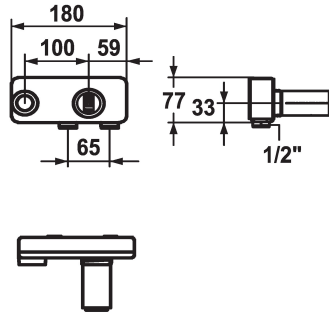

KWC AVA E Concealed unit

Modell-Linie: ACCESSOIRES | 39.001.400.700

Armatura umywalkowa | Wyposażenie dodatkowe do armatur umywalkowych

KWC-No.

124963

stainless steel, Concealed unit

* Concealed unit wall two hole

* Connecting thread 1/2"

* To be ordered separately:

- Installation kit Z.536.828

* Suitable for:

- KWC AVA E

- KWC ONO E

Dane techniczne

ATT-KWC-A_ABGANG_UP

Connection

ATT-KWC-FARBCODE

Installation_type

ATT-KWC-UNTERPUTZ

Material

9 l/min (3 bar)

G1/2"

stainless steel