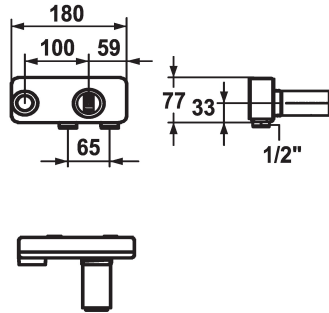

KWC AVA E Concealed unit

Modell-Linie: ACCESSOIRES | 39.001.400.700
Taps | Complementary parts taps

KWC-No.

124963

stainless steel, Concealed unit

* Concealed unit wall two hole
* Connecting thread 1/2"
* To be ordered separately:
- Installation kit Z.536.828

* Suitable for:
- KWC AVA E
- KWC ONO E

Technical Data

Flow rate
Connection
Color code
Installation_type
Concealed_unit
material

9 l/min (3 bar)
G 1/2"
stainless steel
Wall mounted
Concealed unit
Brass