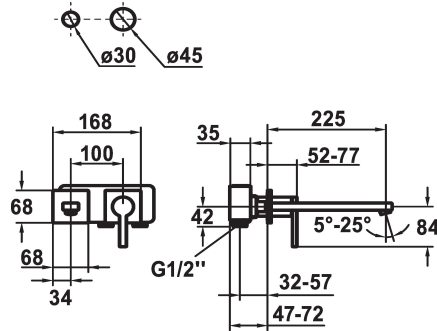

KWC AVA E Trim kit - Lever mixer - Basin

Modell-Linie: AVA E | 11.452.064.700
Kranar | Hydraulické armatury

KWC-No.

124960
stainless steel, A 225, Trim kit

- * Trim kit Lever mixer
- * EcoProtect - water-saving device
- * Fixed spout
- Neoperl® Perlator® SSR, swivelling jet regulator
- * OptimalSpace - ample space for washing or working
- * KWC cartridge M 35 H

- with ceramic discs
- flow rate and temperature continuously variable
- * To be ordered separately:
- Unit for concealed installation ½" 39.001.400.700
- * To be ordered separately (optional or if necessary):
- Extension set 20 mm Z.536.333

Technical Data

A_Spout_Spray
ATT-KWC-AUSLAUF
Diameter
Handling
ATT-KWC-FARBCODE
Installation_type
Faucet_typ
G_Acoustic group
ATT-KWC-UNTERPUTZ
Projection_A
EnergyLabelCH
Material

5 l/min (3 bar)
fest
168x68
frontbedient
stainless steel
Vägmontering
Hebelmischer
I
FM-Set
A225
A
ROSTFREIER STAHL

Reservdelar

Cartridge M 35 H

538327

Z.537.582

Service key Neoperl © casing M20x1, orange

638338

Z.638.338
