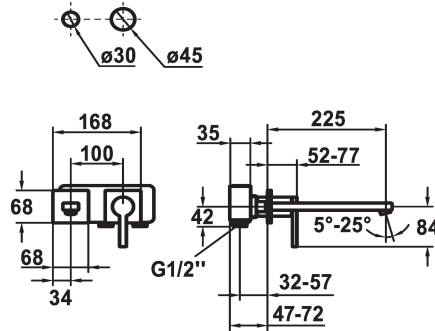

KWC AVA E Trim kit - Lever mixer - Basin

Modell-Linie: AVA E | 11.452.064.700
Armatura umywalkowa | Armatura jednouchwytowa

KWC-No.

124960
stainless steel, A 225, Trim kit

- * Trim kit Lever mixer
- * EcoProtect - water-saving device
- * Fixed spout
- Neoperl® Perlator® SSR, swivelling jet regulator
- * OptimalSpace - ample space for washing or working
- * KWC cartridge M 35 H

- with ceramic discs
- flow rate and temperature continuously variable
- * To be ordered separately:
- Unit for concealed installation ½" 39.001.400.700
- * To be ordered separately (optional or if necessary):
- Extension set 20 mm Z.536.333

Dane techniczne

A_Spout_Spray
ATT-KWC-AUSLAUF
średnicy
Handling
ATT-KWC-FARBCODE
Installation_type
Faucet_typ
G_Acoustic group
ATT-KWC-UNTERPUTZ
Projection_A
EnergyLabelCH
Materiał

5 l/min (3 bar)
fest
168x68
frontbedient
stainless steel
Montaż naścienny
Hebelmischer
I
FM-Set
A225
A
ROSTFREIER_STAHL

Części zamienne

Cartridge M 35 H

538327

Z.537.582

Service key Neoperl © casing M20x1, orange

638338

Z.638.338
