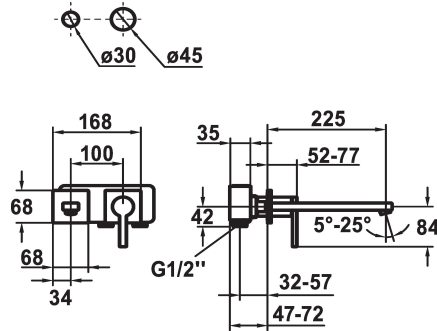

## KWC AVA E Trim kit - Lever mixer - Basin

Modell-Linie: AVA E | 11.452.064.700  
Hanat | Käsi­käyt­toiset hanat

### KWC-No.

**124960**  
stainless steel, A 225, Trim kit

- \* Trim kit Lever mixer
- \* EcoProtect - water-saving device
- \* Fixed spout
- Neoperl® Perlator® SSR, swivelling jet regulator
- \* OptimalSpace - ample space for washing or working
- \* KWC cartridge M 35 H

- with ceramic discs
- flow rate and temperature continuously variable
- \* To be ordered separately:
- Unit for concealed installation ½" 39.001.400.700
- \* To be ordered separately (optional or if necessary):
- Extension set 20 mm Z.536.333

### Tekniset tiedot

A_Spout_Spray
Spout
Halkaisija
Handling
Värikoodi
Installation_type
Faucet_typ
G_Acoustic group
ATT-KWC-UNTERPUTZ
Projection_A
EnergyLabelCH
Materiaali
lviCode

5 l/min (3 bar)
Kiinnitetty
168x68
frontbedient
stainless steel
Seinäasennus
Hebelmischer
I
FM-Set
A225
A
ROSTFREIER STAHL
0