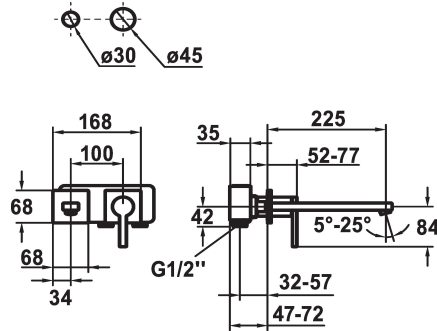

KWC AVA E Trim kit - Lever mixer - Basin

Modell-Linie: AVA E | 11.452.064.700
Taps | Manual taps

KWC-No.

124960
stainless steel, A 225, Trim kit

- * Trim kit Lever mixer
- * EcoProtect - water-saving device
- * Fixed spout
- Neoperl® Perlator® SSR, swivelling jet regulator
- * OptimalSpace - ample space for washing or working
- * KWC cartridge M 35 H

- with ceramic discs
- flow rate and temperature continuously variable
- * To be ordered separately:
- Unit for concealed installation ½" 39.001.400.700
- * To be ordered separately (optional or if necessary):
- Extension set 20 mm Z.536.333

Technical Data

Flow rate
Spout
Diameter
Handling
Color code
Installation type
Faucet_typ
Acoustic group
Concealed unit
Projection A
Energy label
material

5 l/min (3 bar)
fixed
168 x 68
front lever
stainless steel
Wall mounted
Lever mixer
I
Trim kit
A 225
A
stainless steel

Spare Parts

Cartridge M 35 H

538327

Z.537.582

Service key Neoperl © casing M20x1, orange

638338

Z.638.338
