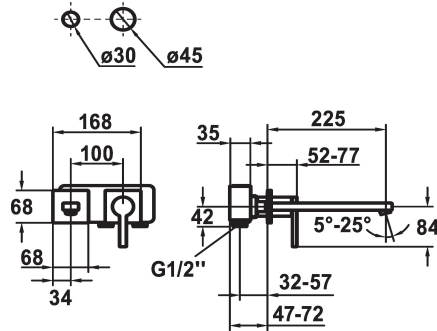

KWC AVA E Trim kit - Lever mixer - Basin

Modell-Linie: AVA E | 11.452.064.700
Taps | Manual taps

KWC-No.

124960
stainless steel, A 225, Trim kit

- * Trim kit Lever mixer
- * EcoProtect - water-saving device
- * Fixed spout
- Neoperl® Perlator® SSR, swivelling jet regulator
- * OptimalSpace - ample space for washing or working
- * KWC cartridge M 35 H

- with ceramic discs
- flow rate and temperature continuously variable
- * To be ordered separately:
- Unit for concealed installation ½" 39.001.400.700
- * To be ordered separately (optional or if necessary):
- Extension set 20 mm Z.536.333

Technical Data

Flow rate
Spout
Diameter
Handling
Color code
Installation_type
Faucet_typ
G_Acoustic group
Concealed_unit
Projection_A
Energy Label
material

5 l/min (3 bar)
fixed
168 x 68
front lever
stainless steel
Wall mounted
Lever mixer
I
Trim kit
A 225
A
stainless steel

Mandatory Accessories

KWC AVA E

Trim kit - Lever mixer - Basin

Modell-Linie: AVA E | 11.452.064.700
Taps | Manual taps

AVA E Concealed unit

124963
39.001.400.700

Spare Parts

Cartridge M 35 H