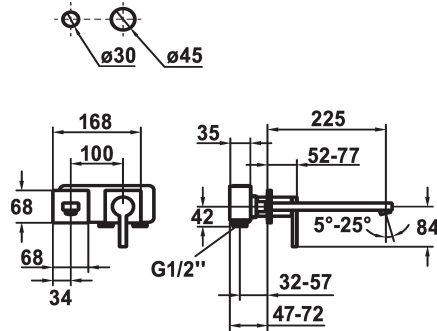

KWC AVA E

Trim kit - Lever mixer - Basin

Modell-Linie: AVA E | 11.452.064.700

Umyvadlové armatury | Hydraulické armatury

KWC-No.

124960

stainless steel, A 225, Trim kit

- * Trim kit Lever mixer
- * EcoProtect - water-saving device
- * Fixed spout
- Neoperl® Perlator® SSR, swivelling jet regulator
- * OptimalSpace - ample space for washing or working
- * KWC cartridge M 35 H

- with ceramic discs
- flow rate and temperature continuously variable
- * To be ordered separately:
- Unit for concealed installation ½" 39.001.400.700
- * To be ordered separately (optional or if necessary):
- Extension set 20 mm Z.536.333

Technické údaje

A_Spout_Spray
ATT-KWC-AUSLAUF
ATT-KWC-DURCHMESSER
Handling
ATT-KWC-FARBCODE
Installation_type
Faucet_typ
G_Acoustic group
ATT-KWC-UNTERPUTZ
Projection_A
EnergyLabelCH
Materiál

5 l/min (3 bar)
fixovaná
168x68
frontbedient
stainless steel
montáž na stěnu
Hebelmischer
I
FM-Set
A225
A
ROSTFREIER_STAHL

Náhradní díly

Cartridge M 35 H

538327

Z.537.582

Service key Neoperl © casing M20x1, orange

638338

Z.638.338
