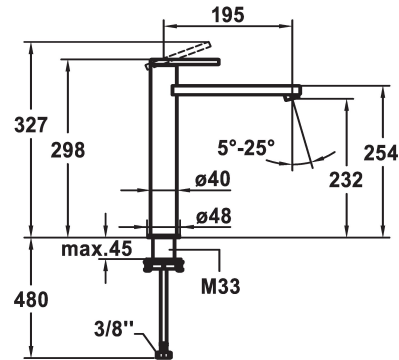

KWC AVA E Lever mixer - Basin

Modell-Linie: AVA E | 12.451.093.700FL
Armatura umywalkowa | Armatura jednouchwytywa

KWC-No.

124958

stainless steel, A 195, flexible connection hoses, without pop-up valve

- * Lever mixer
- * For top-mounted basins
- * EcoProtect - water-saving device
- * Fixed spout
- Neoperl® Perlator® SSR, swivelling jet regulator
- * OptimalSpace - ample space for washing or working
- * KWC cartridge S 25

- with ceramic discs
- flow rate and temperature continuously variable
- * Flexible connection hoses 3/8"
- * QuickInstallation - Fastening via threaded connection with locking screws
- * Mounting hole size ø35 mm

Dane techniczne

A_Spout_Spray
ATT-KWC-ABLAUFGARNITUR
Connection
ATT-KWC-AUSLAUF
Handling
ATT-KWC-FARBCODE
Installation_type
Faucet_typ
Dimension Height
G_Acoustic group
Projection_A
EnergyLabelCH
ATT-KWC-MASS-WASSERAUSTRITT
Materiał

5 l/min (3 bar)
ohne_Ablaufgarnitur
Flexible_Anschlusschläuche
fest
topbedient
stainless steel
für Waschschüssel
Hebelmischer
298
I
A195
A
232
ROSTFREIER_STAHL

Części zamienne

KWC AVA E Lever mixer - Basin