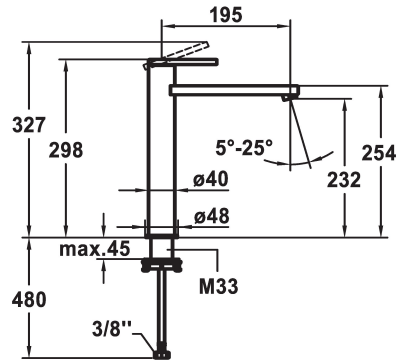

KWC AVA E Lever mixer - Basin

Modell-Linie: AVA E | 12.451.093.700FL
Hanat | Käsi­käyt­toiset hanat

KWC-No.

124958

stainless steel, A 195, flexible connection hoses, without pop-up valve

- * Lever mixer
- * For top-mounted basins
- * EcoProtect - water-saving device
- * Fixed spout
- Neoperl® Perlator® SSR, swivelling jet regulator
- * OptimalSpace - ample space for washing or working
- * KWC cartridge S 25

- with ceramic discs
- flow rate and temperature continuously variable
- * Flexible connection hoses 3/8"
- * QuickInstallation - Fastening via threaded connection with locking screws
- * Mounting hole size ø35 mm

Tekniset tiedot

A_Spout_Spray
ATT-KWC-ABLAUFGARNITUR
Connection
Spout
Handling
Värikoodi
Installation_type
Faucet_typ
Measure_Height
G_Acoustic group
Projection_A
EnergyLabelCH
ATT-KWC-MASS-WASSERAUSTRITT
Materiaali
IviCode

5 l/min (3 bar)
ohne_Ablaufgarnitur
Flexible_Anschluss­schläuche
Kiinnitetty
topbedient
stainless steel
für Waschs­chüssel
Hebelmischer
298
I
A195
A
232
ROSTFREIER_STAHL
0

Varaosat

KWC AVA E Lever mixer - Basin