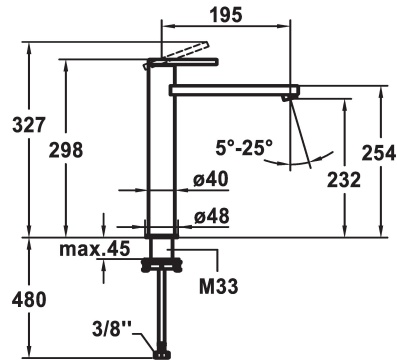

KWC AVA E Lever mixer - Basin

Modell-Linie: AVA E | 12.451.093.700FL
Taps | Manual taps

KWC-No.

124958

stainless steel, A 195, flexible connection hoses, without pop-up valve

- * Lever mixer
- * For top-mounted basins
- * EcoProtect - water-saving device
- * Fixed spout
- Neoperl® Perlator® SSR, swivelling jet regulator
- * OptimalSpace - ample space for washing or working
- * KWC cartridge S 25

- with ceramic discs
- flow rate and temperature continuously variable
- * Flexible connection hoses 3/8"
- * QuickInstallation - Fastening via threaded connection with locking screws
- * Mounting hole size ø35 mm

Technical Data

Flow rate
pop-up valve
Connection
Spout
Handling
Color code
Installation type
Faucet_typ
Measure Height
Acoustic group
Projection A
Energy label
Dimension Water outlet
material

5 l/min (3 bar)
without pop-up valve
Flexible connection hoses
fixed
top lever
stainless steel
for top-mounted sinks
Lever mixer
298
I
A 195
A
232
stainless steel

Spare Parts

KWC AVA E Lever mixer - Basin

Modell-Linie: AVA E | 12.451.093.700FL
Taps | Manual taps

Cartridge S 25

538711
Z.536.032

**Service key Neoperl © casing M20x1,
orange**

638338
Z.638.338
