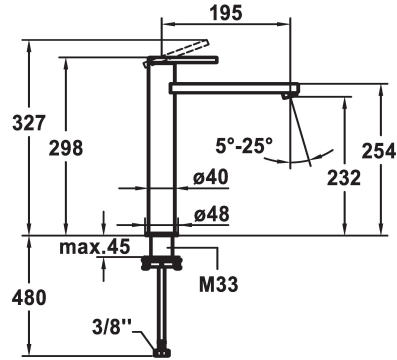

KWC AVA E Lever mixer - Basin

Modell-Linie: AVA E | 12.451.093.700FL
Taps | Manual taps

KWC-No.

124958

stainless steel, A 195, flexible connection hoses, without pop-up valve

- * Lever mixer
- * For top-mounted basins
- * EcoProtect - water-saving device
- * Fixed spout
- Neoperl® Perlator® SSR, swivelling jet regulator
- * OptimalSpace - ample space for washing or working
- * KWC cartridge S 25

- with ceramic discs
- flow rate and temperature continuously variable
- * Flexible connection hoses 3/8"
- * QuickInstallation - Fastening via threaded connection with locking screws
- * Mounting hole size ø35 mm

Technical Data

Flow rate
pop-up assembly
Connection
Spout
Handling
Color code
Installation type
Faucet_typ
Dimension Height
Acoustic group
Projection A
Energy label
Dimension Water outlet
material

5 l/min (3 bar)
without pop-up valve
Flexible connection hoses
fixed
top lever
stainless steel
for top-mounted sinks
Lever mixer
298
I
A 195
A
232
stainless steel

Spare Parts

KWC AVA E Lever mixer - Basin

Modell-Linie: AVA E | 12.451.093.700FL
Taps | Manual taps

Cartridge S 25

538711
Z.536.032

**Service key Neoperl © casing M20x1,
orange**

638338
Z.638.338
