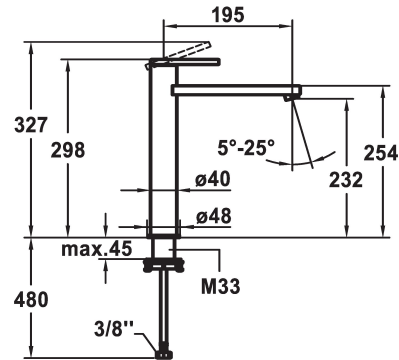

KWC AVA E Lever mixer - Basin

Modell-Linie: AVA E | 12.451.093.700FL
Taps | Manual taps

KWC-No.

124958

stainless steel, A 195, flexible connection hoses, without pop-up valve

- * Lever mixer
- * For top-mounted basins
- * EcoProtect - water-saving device
- * Fixed spout
- Neoperl® Perlator® SSR, swivelling jet regulator
- * OptimalSpace - ample space for washing or working
- * KWC cartridge S 25

- with ceramic discs
- flow rate and temperature continuously variable
- * Flexible connection hoses 3/8"
- * QuickInstallation - Fastening via threaded connection with locking screws
- * Mounting hole size ø35 mm

Technical Data

Flow rate
Pop-up_valve
Connection
Spout
Handling
Color code
Installation_type
Faucet_typ
Dimension Height
G_Acoustic group
Projection_A
Energy Label
Dimension Water outlet
material

5 l/min (3 bar)
without pop-up valve
Flexible connection hoses
fixed
top lever
stainless steel
for top-mounted sinks
Lever mixer
298
I
A 195
A
232
stainless steel

Spare Parts

KWC AVA E Lever mixer - Basin

Modell-Linie: AVA E | 12.451.093.700FL
Taps | Manual taps

Cartridge S 25

538711
Z.536.032

**Service key Neoperl © casing M20x1,
orange**

638338
Z.638.338
