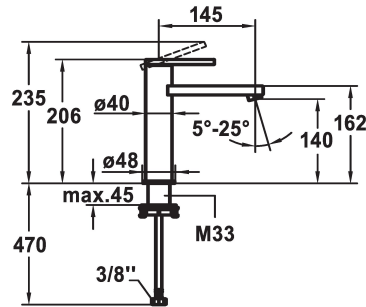

KWC AVA E Lever mixer - Basin

Modell-Linie: AVA E | 12.451.052.700FL
Kranar | Hydraulické armatury

KWC-No.

124955
stainless steel, A 145, flexible connection hoses, with Push Open

124956
stainless steel, A 145, flexible connection hoses, without pop-up valve

- * Lever mixer
- * EcoProtect - water-saving device
- * Fixed spout
- Neoperl® Perlator® SSR, swivelling jet regulator
- * OptimalSpace - ample space for washing or working
- * KWC cartridge S 25

Technical Data

ATT-KWC- ABLAUFGARNITUR

mit_Push_open

ohne_Ablaufgarnitur

- with ceramic discs
- flow rate and temperature continuously variable
- * Flexible connection hoses 3/8"
- * QuickInstallation - Fastening via threaded connection with locking screws
- * Mounting hole size ø35 mm

5 l/min (3 bar)
ohne_Ablaufgarnitur
Flexible_Anschlussschläuche
fest
topbedient
stainless steel
Standmontage
Hebelmischer
206
I
A145
A
140
ROSTFREIER_STAHL

Reservdelar

KWC AVA E Lever mixer - Basin

Modell-Linie: AVA E | 12.451.052.700FL
Kranar | Hydraulické armatury