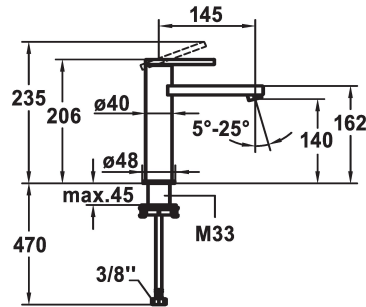

## KWC AVA E Lever mixer - Basin

Modell-Linie: AVA E | 12.451.052.700FL  
Armatura umywalkowa | Armatura jednouchwytywa

### KWC-No.

**124955**  
stainless steel, A 145, flexible connection hoses, with Push Open

**124956**  
stainless steel, A 145, flexible connection hoses, without pop-up valve

- \* Lever mixer
- \* EcoProtect - water-saving device
- \* Fixed spout
- Neoperl® Perlator® SSR, swivelling jet regulator
- \* OptimalSpace - ample space for washing or working
- \* KWC cartridge S 25

Faucet\_typ

Dimension Height

G\_Acoustic group

Projection\_A

EnergyLabelCH

ATT-KWC-MASS-WASSERAUSTRITT

Material

### ATT-KWC- ABLAUFGARNITUR

mit\_Push\_open

ohne\_Ablaufgarnitur

- with ceramic discs
- flow rate and temperature continuously variable
- \* Flexible connection hoses 3/8"
- \* QuickInstallation - Fastening via threaded connection with locking screws
- \* Mounting hole size ø35 mm