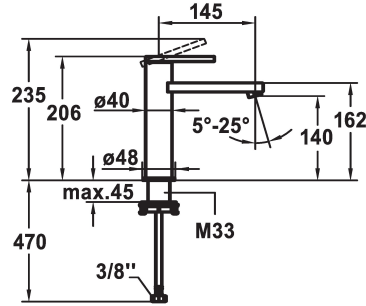

## KWC AVA E Lever mixer - Basin

Modell-Linie: AVA E | 12.451.052.700FL  
Hanat | Käsikäyttöiset hanat

### KWC-No.

**124955**  
stainless steel, A 145, flexible connection hoses, with Push Open

**124956**  
stainless steel, A 145, flexible connection hoses, without pop-up valve

- \* Lever mixer
- \* EcoProtect - water-saving device
- \* Fixed spout
- Neoperl® Perlator® SSR, swivelling jet regulator
- \* OptimalSpace - ample space for washing or working
- \* KWC cartridge S 25

Faucet\_typ

Measure\_Height

G\_Acoustic group

Projection\_A

EnergyLabelCH

ATT-KWC-MASS-WASSERAUSTRITT

Materiaali

lviCode

### ATT-KWC- ABLAUFGARNITUR

mit\_Push\_open

ohne\_Ablaufgarnitur

- with ceramic discs
- flow rate and temperature continuously variable
- \* Flexible connection hoses 3/8"
- \* QuickInstallation - Fastening via threaded connection with locking screws
- \* Mounting hole size ø35 mm