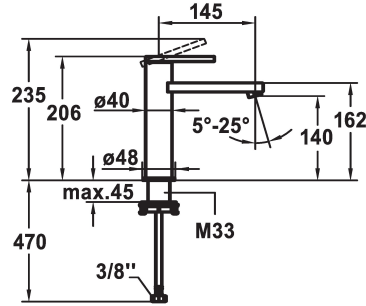

KWC AVA E Lever mixer - Basin

Modell-Linie: AVA E | 12.451.052.700FL
Taps | Manual taps

KWC-No.

124955
stainless steel, A 145, flexible connection hoses, with Push Open

124956
stainless steel, A 145, flexible connection hoses, without pop-up valve

with Push open

without pop-up valve

- with ceramic discs
- flow rate and temperature continuously variable
- * Flexible connection hoses 3/8"
- * QuickInstallation - Fastening via threaded connection with locking screws
- * Mounting hole size ø35 mm

Technical Data

Flow rate
pop-up valve
Connection
Spout
Handling
Color code
Installation type
Faucet_typ
Measure Height
Acoustic group
Projection A
Energy label
Dimension Water outlet
material

5 l/min (3 bar)
without pop-up valve
Flexible connection hoses
fixed
top lever
stainless steel
Pillar installation
Lever mixer
206
I
A 145
A
140
stainless steel

Spare Parts

KWC AVA E Lever mixer - Basin

Modell-Linie: AVA E | 12.451.052.700FL
Taps | Manual taps

Cartridge S 25

538711
Z.536.032

**Service key Neoperl © casing M20x1,
orange**

638338
Z.638.338
