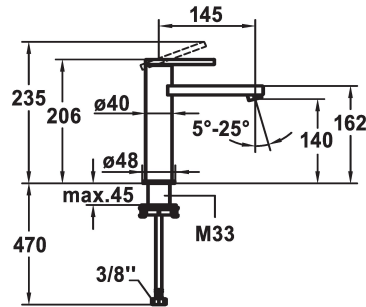

## KWC AVA E Lever mixer - Basin

Modell-Linie: AVA E | 12.451.052.700FL  
Umyvadlové armatury | Hydraulické armatury

### KWC-No.

**124955**  
stainless steel, A 145, flexible connection hoses, with Push Open

**124956**  
stainless steel, A 145, flexible connection hoses, without pop-up valve

- \* Lever mixer
- \* EcoProtect - water-saving device
- \* Fixed spout
- Neoperl® Perlator® SSR, swivelling jet regulator
- \* OptimalSpace - ample space for washing or working
- \* KWC cartridge S 25

### Technické údaje

A_Spout_Spray
ATT-KWC-ABLAUFGARNITUR
Connection
ATT-KWC-AUSLAUF
Handling
ATT-KWC-FARBCODE
Installation_type
Faucet_typ
Measure_Height
G_Acoustic group
Projection_A
EnergyLabelCH
ATT-KWC-MASS-WASSERAUSTRITT
Materiál

### ATT-KWC- ABLAUFGARNITUR

mit\_Push\_open

ohne\_Ablaufgarnitur

- with ceramic discs
- flow rate and temperature continuously variable
- \* Flexible connection hoses 3/8"
- \* QuickInstallation - Fastening via threaded connection with locking screws
- \* Mounting hole size ø35 mm