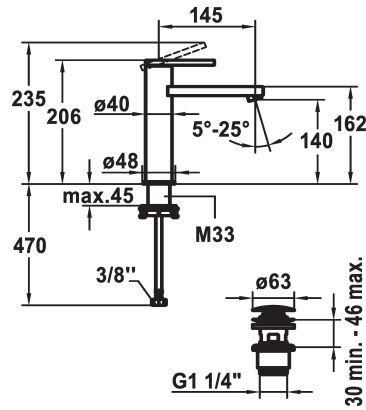

KWC AVA E Lever mixer - Basin

Modell-Linie: AVA E | 12.451.642.700FL
Kranar | Hydraulické armatury

KWC-No.

124955
stainless steel, A 145, flexible connection hoses, with Push Open

124956
stainless steel, A 145, flexible connection hoses, without pop-up valve

ATT-KWC- ABLAUFGARNITUR

mit_Push_open

ohne_Ablaufgarnitur

- flow rate and temperature continuously variable
- * Flexible connection hoses 3/8"
- * QuickInstallation - Fastening via threaded connection with locking screws
- * Mounting hole size ø35 mm
- * Scope of delivery:
- KWC pop-up valve Push Open 2 in 1 Z.538.321.177

Faucet_typ

Measure_Height

G_Acoustic group

Projection_A

EnergyLabelCH

ATT-KWC-MASS-WASSERAUSTRITT

Material

5 l/min (3 bar)

I

A145

A

140

ROSTFREIER_STAHL

Reservdelar

KWC AVA E Lever mixer - Basin

Modell-Linie: AVA E | 12.451.642.700FL
Kranar | Hydraulické armatury